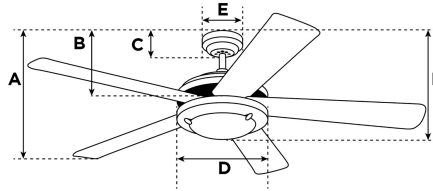

A. Top of Canopy to Bottom of Blades	9.8"
B. Top of Canopy to Bottom of Switch House	N/A
C. Top of Canopy to Bottom of Canopy	N/A
D. Width of Motor Housing.....	7.8"
E. Width of Canopy.....	N/A
F. Top of Canopy to Bottom of Glass.....	11"